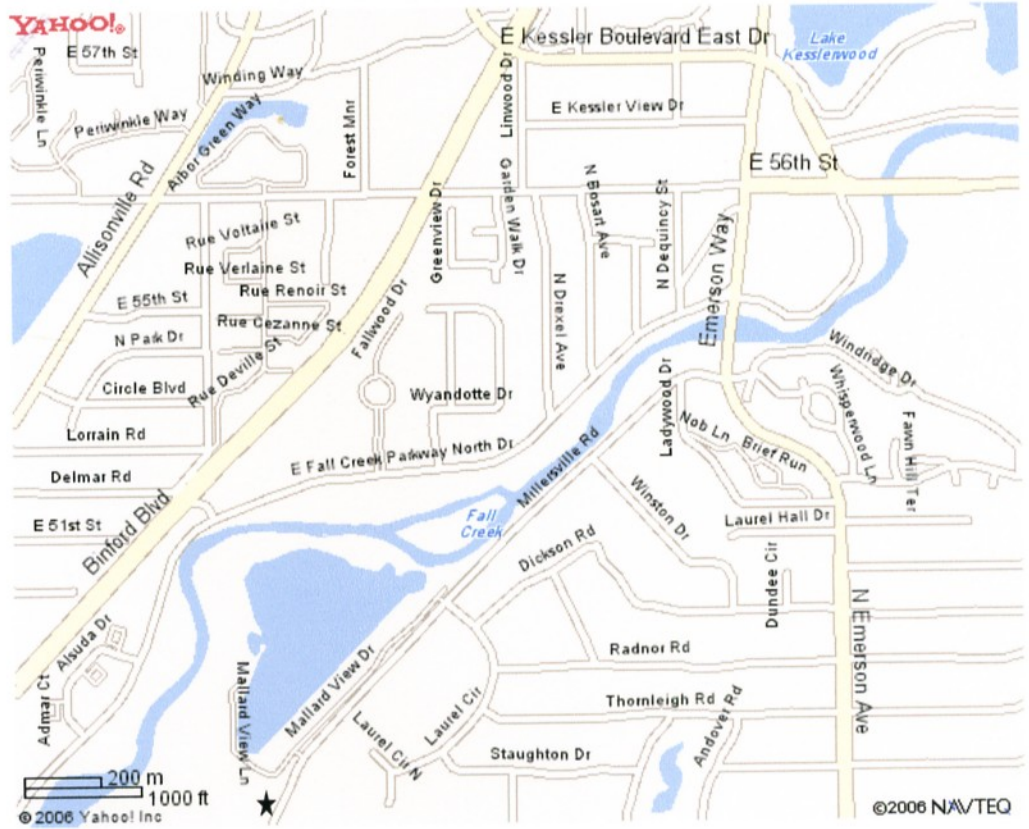

Away Meet Maps

@ Devon

Devon Country Club  
4600 Millersville Rd.  
Indianapolis, IN 46226  
(317) 546-8653  
Distance: ~ 12 mi.  
Travel Time: ~ 16 min.

- Directions:**
- Take Michigan Rd to I-465 East/south.
  - Travel on I-465 to 56th St. West
  - Turn West/Right onto 56th Street.
  - Turn South/Left onto Emerson Ave.
  - Turn West/Right onto Millersville Rd. – go 1.1 mi. to entrance.
  - (Entrance is partly hidden, look to the right immediately before Millersville intersects 46th Street.)
  - Turn Right/ West into Pool Entrance