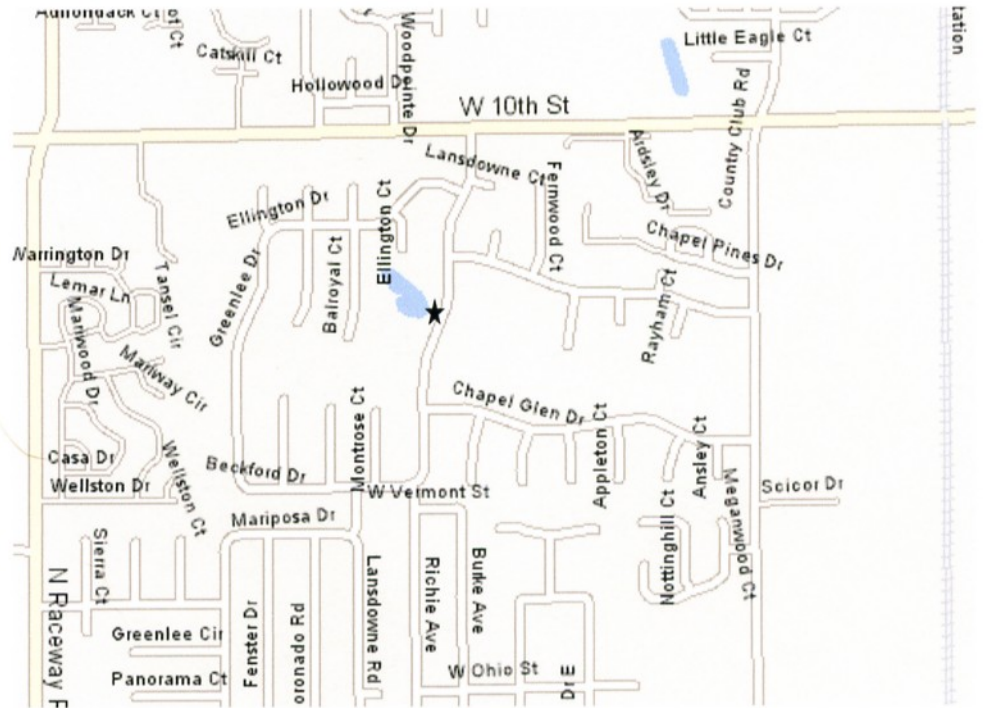

Away Meet Maps

@ Chapel Glen

Chapel Glen
640 Lansdowne Rd.
Indianapolis, IN 46234
(317) 271-9842
Distance:~14.0 mi.
Travel Time:~22 min.

Directions:
Take 71st St. to I-465 South.
Travel on I-465 – go 8.9 mi to 10th Street West (Exit #14B)
Travel west/right on 10th St.- go 2.3 mi. to Lansdowne Rd. (pass Country Club Road)
Turn South/Left onto Lansdowne Rd.-go 0.3 mi to Pool; pool is on the West/Right